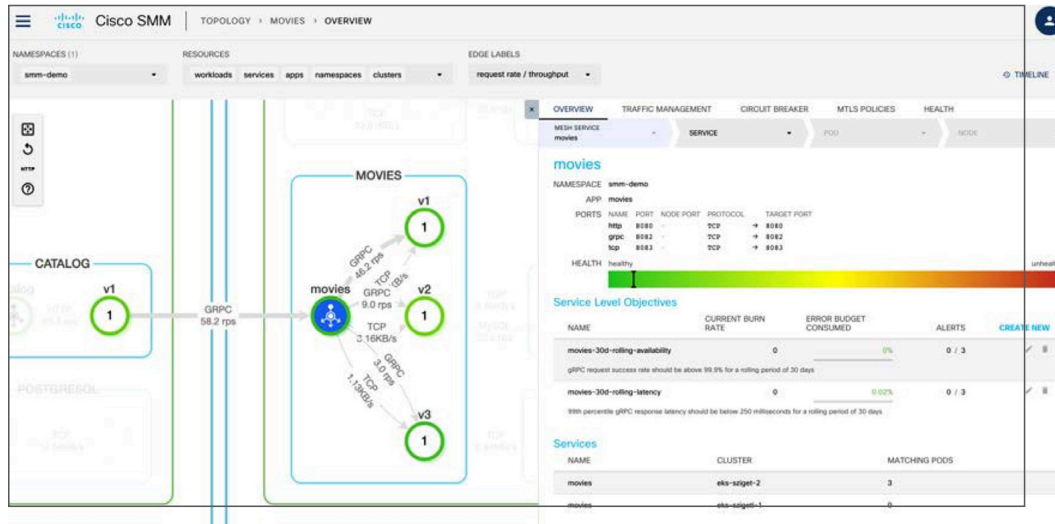

Unlike open source solutions that require one tool for metrics, another for topology, and yet another for tracing, Calisti integrates observability into a single pane of glass to accelerate root cause analysis and remediation.

Calisti Integrated Topology and Metrics View

Calisti can also set, track, and ensure compliance with Service Level Objectives.

Calisti Service Level Objective Burn Rates and Alerting Strategy View

Calisti provides the following features to connect, encrypt, observe and manage microservices within your Cloud Native Applications.

Apache Kafka Turnkey Solution Features:

- Automatic mTLS encryption for all components
- Extended observability to event driven messaging applications
- Graceful upscaling/downscaling
- Self-healing
- Alert-based storage expansion
- Automated authentication

Integrated Service Observability Features:

- Provide actionable insights to operators; not just metrics
- Detect outliers that affect service and workload health
- Generate alerts to maintain application service level objectives
- Speed up root cause analysis of issues with timelines and topology
- Dive deep into encrypted communications with Traffic Tap
- Visualize communications in context with distributed tracing