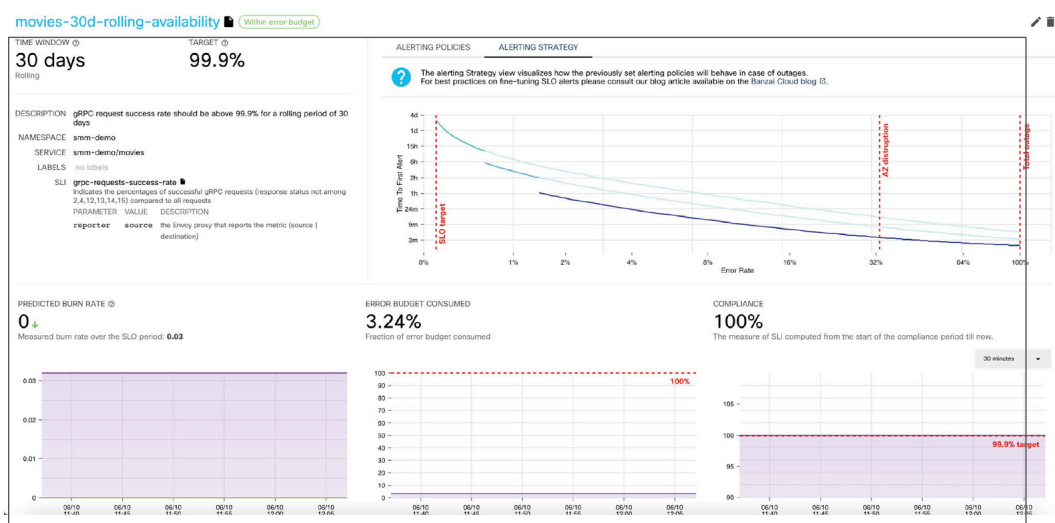

Unlike open source solutions that require one tool for metrics, another for topology, and yet another for tracing, Calisti integrates observability into a single pane of glass to accelerate root cause analysis and remediation.

Calisti Integrated Topology and Metrics View

Calisti can also set, track, and ensure compliance with Service Level Objectives.

Calisti Service Level Objective Burn Rates and Alerting Strategy View

Calisti provides the following features to connect, encrypt, observe and manage microservices within your Cloud Native Applications.

Integrated Service Observability Features:

- Provide actionable insights to operators; not just metrics
- Detect outliers that affect service and workload health
- Generate alerts to maintain application service level objectives
- Speed up root cause analysis of issues with timelines and topology
- Dive deep into encrypted communications with Traffic Tap
- Visualize communications in context with distributed tracing